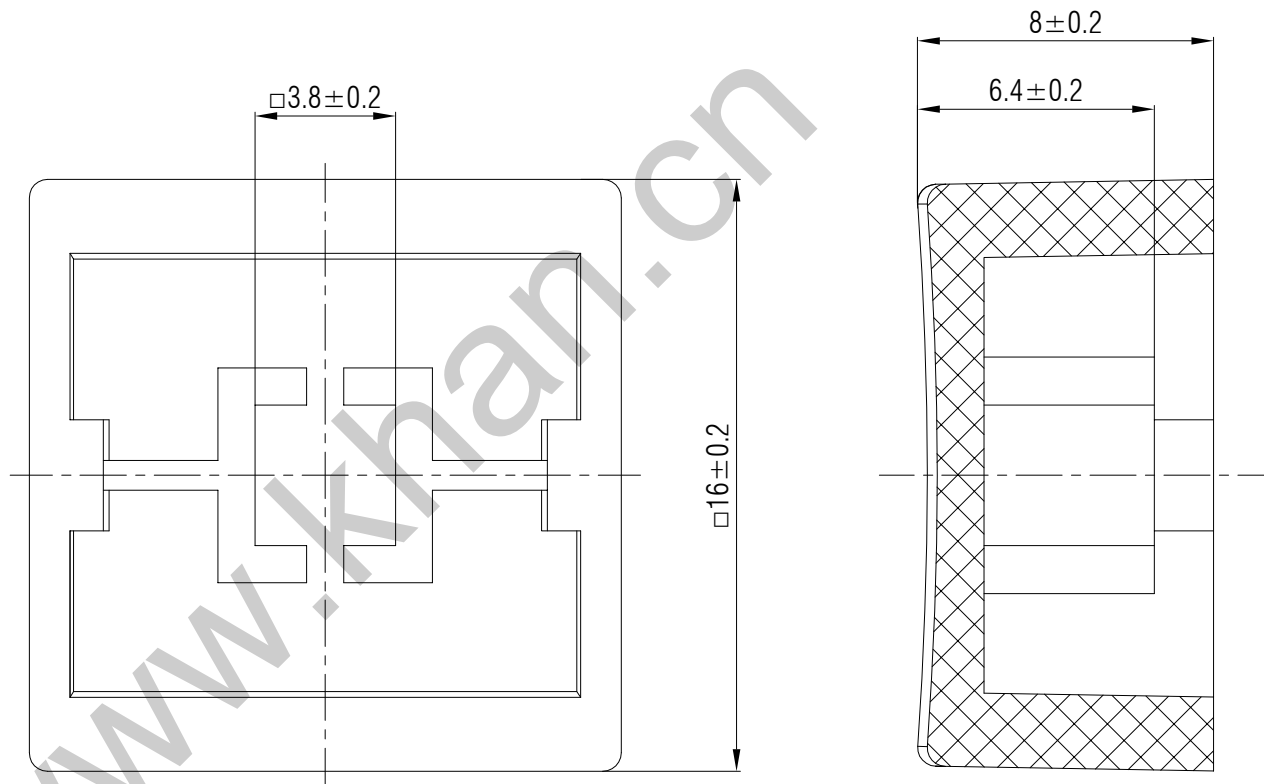

SWITCH CAP
P/N:SC209

Materials

ABS

Color

Black,Transparent
(OEM AVAILABLE)

Packaging

Bulk Package

Inner Package:

Outer Package:

Plastic bag
Carton

WENZHOU KHAN ELECTRONIC

VERSION

KH14FE22E

PROJECTION

Dimensions are shown:mm(inches)

DESIGNED

Wei Lin

CHECKED

ZhongJu Peng

APPROVED

Johan Xu

SCALE

5:1

SIZE